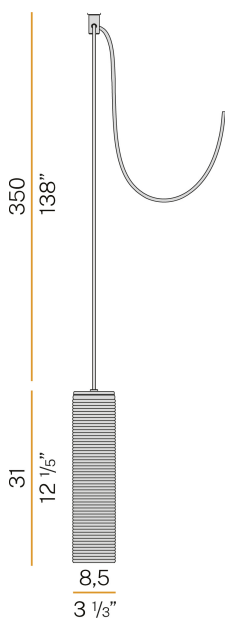

PANZERI

Clio

220-240V AC
M09473.000.0200

mat brass/steel diffuser

Data sheet

CODE	M09473.000.0200
SYSTEM POWER CONSUMPTION	max 57W
LIGHT SOURCE	LED retrofit / halogen
LIGHT SOURCE KIT	* included
COMPATIBLE SOURCES	LED retrofit bulb 8W E27 2700K Ra80 1050lm (no dimming) * / max 57W E27
COLOUR TEMPERATURE	2700K Ra>80
LIGHT DISTRIBUTION	diffused
POWER SUPPLY	220-240V AC
FREQUENCY	50/60Hz
NOMINAL LUMINOUS FLUX	1050lm
WEIGHT	1,15 Kg
PROTECTION DEGREE	IP20
COLOUR TOLLERANCES	SDCM <6
PACKING DIMENSIONS (CM)	0,0 x 0,0 x 0,0

Multiple suspension lighting fixture for interiors, with direct and indirect light emission. Structure in pressed rough aluminium and pickled sheet metal in polyacrylic paint. Diffuser in blown glass with white, crystal, steel, amber, bronze, tobacco or green ribbing finish. Pickled sheet metal closing disk in black or mat brass polyacrylic paint. 3,5m (137,8") long suspension and power cable in PVC with black fabric covering. Provided without power canopy, complete with polycarbonate hook.

Technical drawing